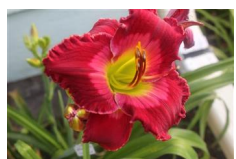

Website: www.pickadaylily.com

BLAZING CANNONS (WALDROP, 2013)

Display

31", Tet, 7", SEv, EM, Re

bold red with a lighter red eye and a yellow to green throat, light yellow ruffled edge

bold red with yellow/green throat