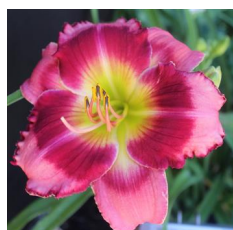

KISS YOU IN THE MORNING (TANNER-G., 2016)
27", Tet, 6.25", Dor, EM
Peach with large red eye that fades into a yellow to green throat. Peach

SF $20 3 Avail
DF $30