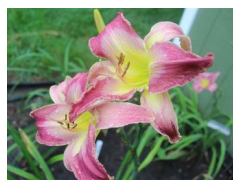

Cream/eye

SF \$45 22 Avail

DF \$75

ARE YOU KIDDING ME (HOLMES-S, 2021)

30", Tet, 7", Dor, ML

ROSE PINK WITH PALER WATERMARK AND EDGE AND A LARGE GREEN
THROAT Pink

Club

AUNT DONNA (KELLER, 2024)