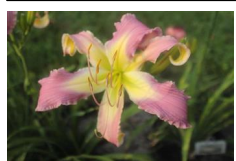

BUDDY'S GLORIA (HALL-J., 2008)

BONIBRAE COTTON CANDY SWIRLS (MATTHIE, 2012)

Display

32", Dip, 6.50", Dor, M, UFO

Pink self above a lime green throat heavily ruffled edge twi Pink