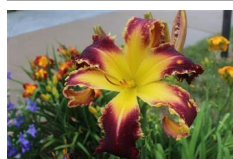

SPACECOAST CHOMP! CHOMP! (KINNEBREW, 2011)
36", 10" SEV TET
Drk red with white toothy edge DRK RED

SF $15 22 Avail
DF $25