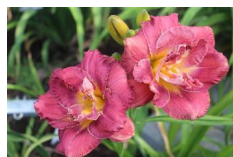

SF \$35 15 Avail
 DF \$50

HYDRA (Gossard - J, 2021)
 46", Tet, 8.50", SEv, M, Frag, Db, Re, EMo, UFO
 Chartreuse green with a very green throat and some small yellow/green teeth.
 Yellow

SF \$45 6 Avail
 DF \$75