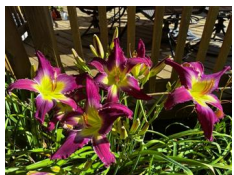

SF \$30 7 Avail
 DF \$45

TRUTH OR CONSEQUENCES (EMMERICH, 2019)
 38", Tet, 9", SEv, ML, Frag
 Cranberry grape; lavender eye; chartreuse throat Cranberry grape

SF \$25 9 Avail
 DF \$35

Pick A Daylily Gardens