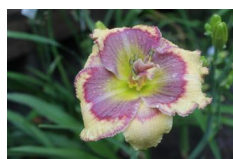

SPACE X (Stamile, P., 2021)
28", Tet, 5", SEv, EM, Db, Re
Buttercup yellow with a large purple blue eye Cream with dark center

Display