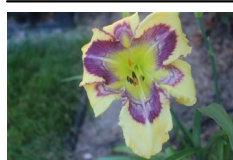

INNER RUMBLE (Pierce-G, 2019)
36", Tet, 7.75", Evr, EM, Frag, Re
Canary yellow with pattern of multiple shades of dark purple to near black
Yellow

SF $25 4 Avail
DF $40