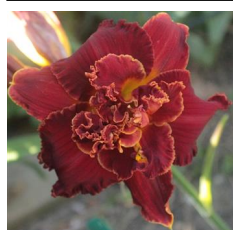

SPACECOAST GRAND DESIRE (Kinnebrew-Gossard, 2021)
29", Tet, 6.25", SEv, EM, Db
Intense red with a greenish orange throat Red

Display

SPACECOAST MEDIEVAL MASK (KINNEBREW-GOSSARD, 2024)
46", Tet, 7", Evr, E, Frag, Re
GRAPE PURPLE WITH A LARGE, PATTERNED BLUI SH PURPLE EYE AND A
STARBURST GREEN THROAT Purple

Display