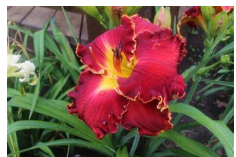

BOGART (PICKLES, 2014)

Pick A Daylily Gardens

DAYLILY CATALOG

5911 Robin Ct

Lincoln, NE 68516

402-310-7670 Fax: - -

Region: North Zone: 5b

Email: Pkdaylily@gmail.com

Website: www.pickadaylily.com

BLAZING CANNONS (WALDROP, 2013)

Display

31", Tet, 7", SEv, EM, Re

bold red with a lighter red eye and a yellow to green throat, light yellow ruffled edge

bold red with yellow/green throat