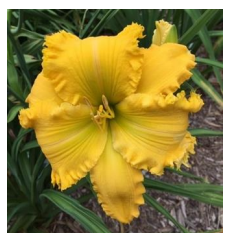

SPACECOAST THE GREEN MILE (Kinnebrew-Gossard, 2017)

SF $30 11 Avail

34", Tet, 8", SEv, EM, Frag

DF $50

Yellow with green throat & edge Yellow