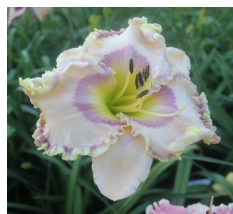

ARE YOU KIDDING ME (HOLMES-S, 2021)

A WORD, MY LADY (Keller, 2023)

5.75", 30", M, Tet, SE

Cream/eye

SF $45 22 Avail

DF $75