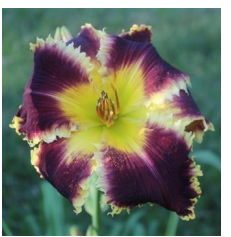

SHARP COOKIE (KELLER, 2026)
6.0", Tet, 32", Dor, Re

SF $40 22 Avail
DF $75

Wine color with large yellow/green eye and pronounced teeth on sepals and petals. Very vigorous! Wine