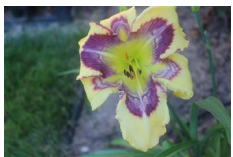

DF \$50

Chartreuse green with a very green throat and some small yellow/green teeth.

Yellow

INDESCRIBABLE (KELLER, 2025)

SF \$75 17 Avail

32", Tet, 7", SEv, M, Db

DF \$100

Peach Sherbet