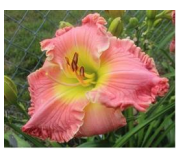

MARRY ME KATE (Keller, 2020)
34", Tet, 6", SEv, M
Flawless, pink self w/bright yellow throat, ruffled edge, white picotee outer rim and heavy substance Pink

SF $30 13 Avail
DF $50