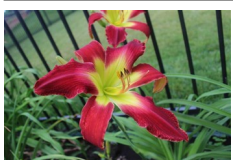

MEGATRON (GOSSARD, 2006)
30", Tet, 10.50", Dor, M, Frag, Re
Red with darker watermark above green throat red w dk wtmk

SF $15 11 Avail
DF $25