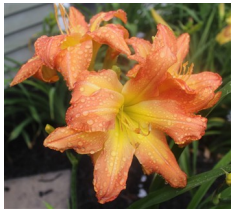

SF \$12 20 Avail  
 DF \$20

TOPGUNS FLAMINGO GODDESS (SCOTT-R.H, 2020)  
 36", Tet, 6.75", Dor, E, Frag, Db, Re  
 PASTEL PINK WITH DARKER EDGES AND LARGE WATERMARK

Display

TOPGUNS HER MAJESTY (SCOTT B, 2020)  
 32", Tet, 7", SEv, M, Db, Re  
 Red