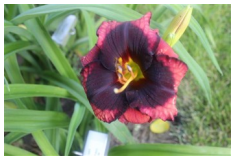

BUDDY'S GLORIA (HALL-J., 2008)

BROADWAY LAST MOHICAN (STAMILE-G. -PIERCE, 2011)

Held-Increase

29", Tet, 3.50", Dor, EM, Re

ROSE RED WITH JET BLACK VELVET EYE AND GREEN THROAT